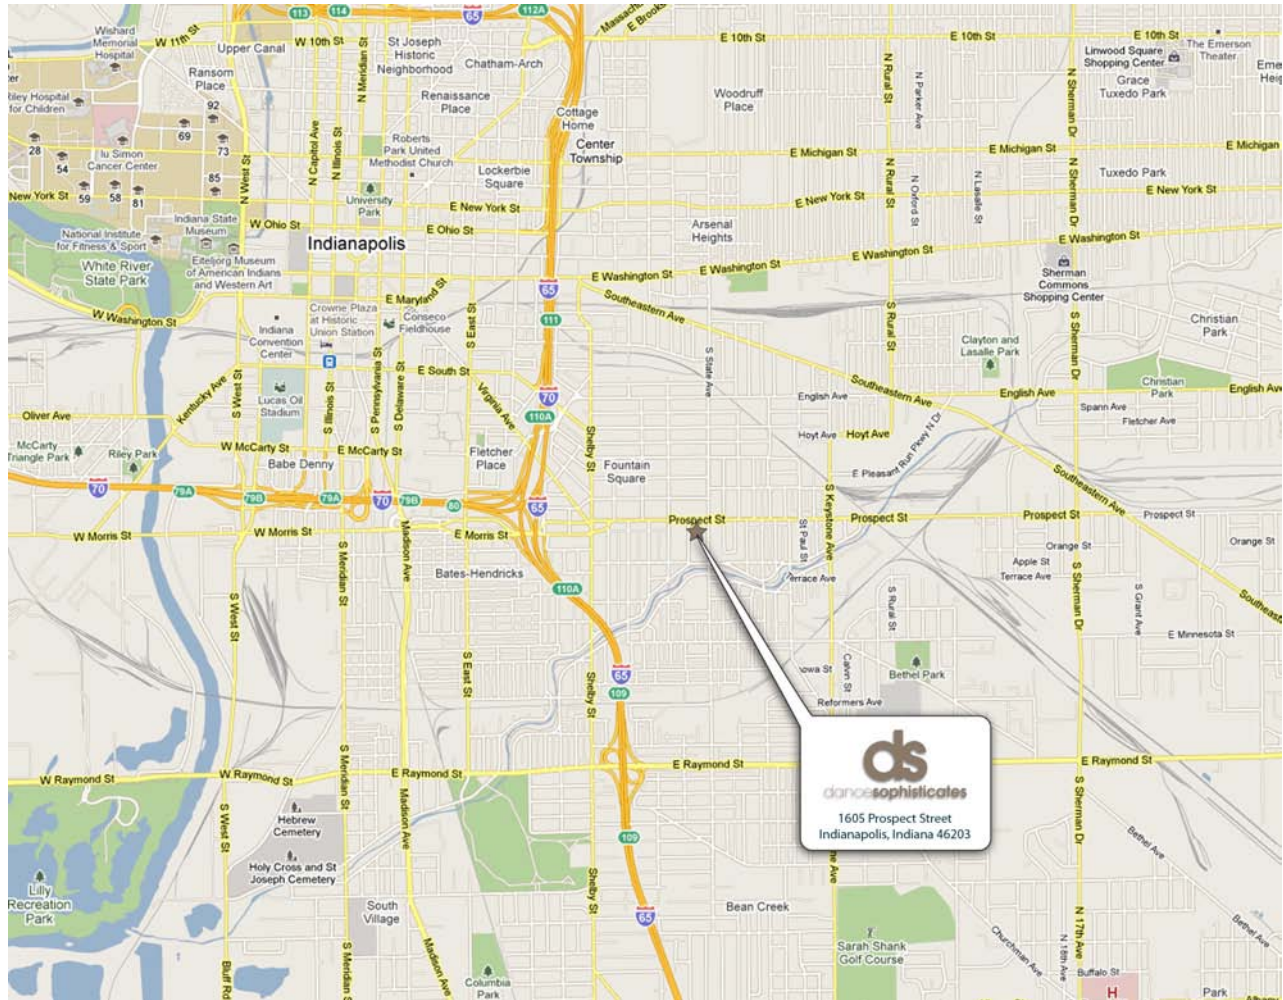

1605 Prospect Street, Indianapolis, IN 46203
 Located on the Southside of Indianapolis, in the Historic Fountain Square district

From I-70 West

- Take I-70 into downtown
- Take Exit 79A at West Street
- Turn Right (South) on West Street ½ Block to Morris Street
- Turn Left (East) on Morris Street
- Take Morris Street East through Fountain Square till it becomes Prospect Street
- 1605 Prospect will be on the right hand side (South) of the road

From I-65 North

- Take I-65 South
- Take Exit 110A at Prospect/Morris
- Turn Left (South) on East Street 2 Blocks to Morris Street **[DO NOT TURN ON PROSPECT YET]**
- Turn Left (East) on Morris Street
- Take Morris Street East through Fountain Square till it becomes Prospect Street
- 1605 Prospect will be on the right hand side (South) of the road

From I-65 South

- Take I-65 into downtown
- Take Exit 110A at Morris /Prospect
- Turn Right (East) on Morris Street
- Take Morris Street East through Fountain Square till it becomes Prospect Street
- 1605 Prospect will be on the right hand side (South) of the road